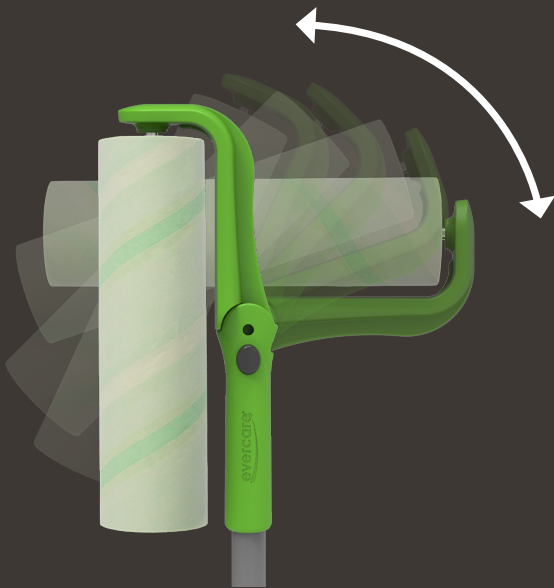

- Cotton
- Knits
- Thin Fabrics

DUAL-SIDED AND REUSABLE

MEGA

LINT ROLLER

MEGA LINT ROLLER HANDHELD

- Added functionality with rotating handle
- New merchandising opportunities
- Improved freight

MEGA LINT ROLLER

- Added functionality with rotating handle
- New merchandising opportunities
- Improved freight

OLD

NEW

OLD

NEW

ALL-PURPOSE EXTREME STICK

EXTREME RESULTS

**CLEAN
TEAR
SHEETS**