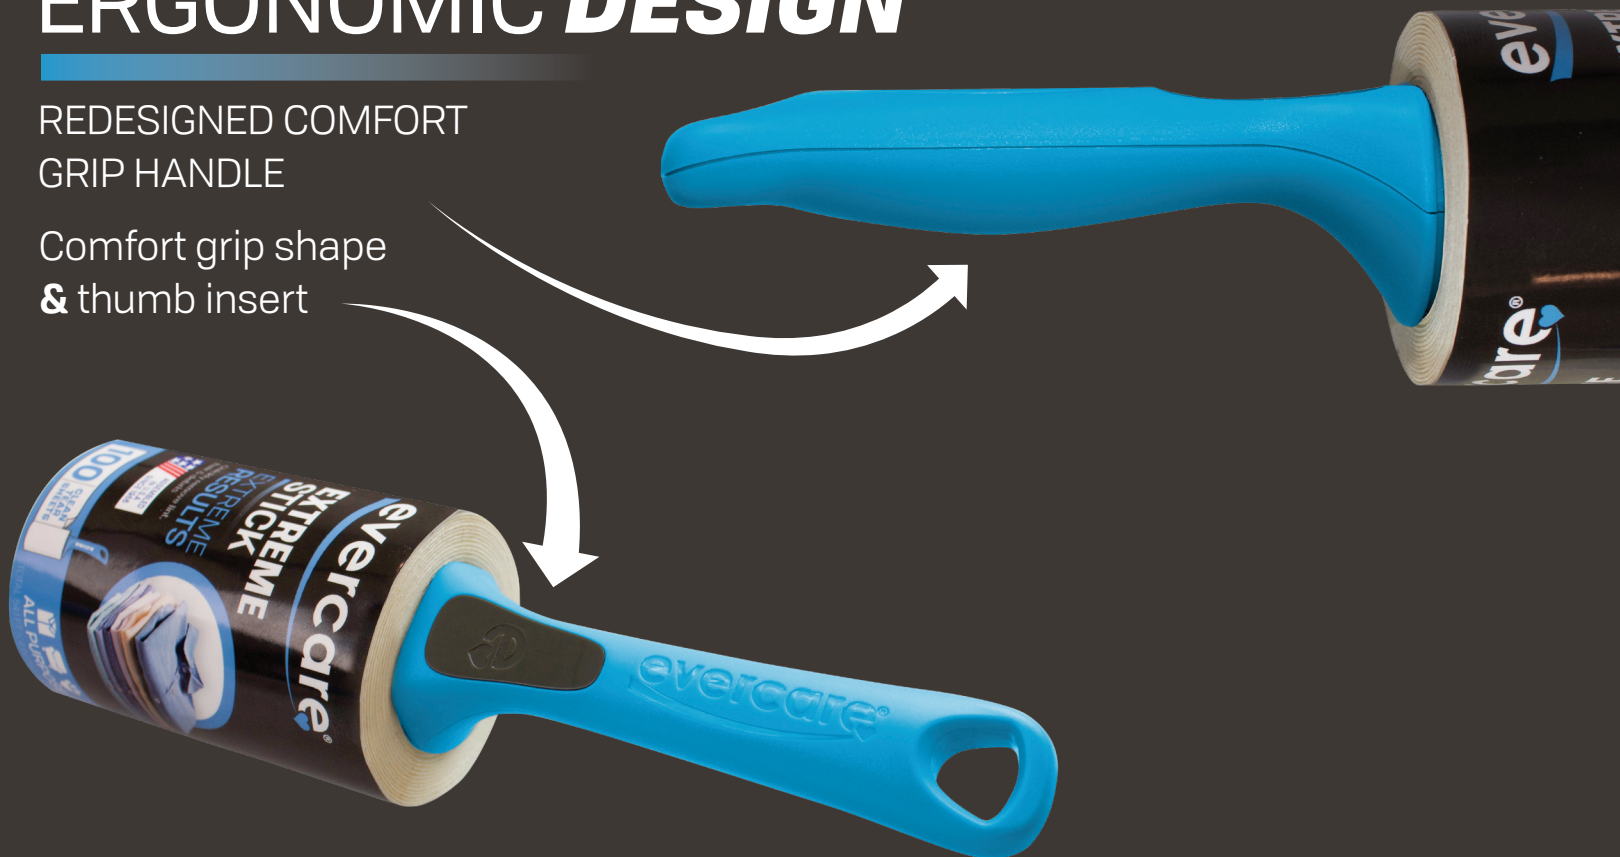

BEFORE

evercare[®]

AFTER

evercare[®]

ERGONOMIC DESIGN

REDESIGNED COMFORT GRIP HANDLE

Comfort grip shape & thumb insert

EFFECTIVE MESSAGING

PROVEN CONSUMER MESSAGING HIERARCHY & ATTRACTIVE LABEL DESIGN TESTED TO PERFORM

Cohesive package styling with an attractive & clean feel

DUO

PET HAIR & LINT REMOVER

- 2 sides & 2 functions
- Unique feature set
- Delicate comb side gently removes lint from wardrobe items making clothes look brand new
- Metal comb works wonders on furniture and carpet, grabbing pet hair, and stubborn debris
- Enhanced ergonomic handle with TPR finish

Detailed feature call outs for metal comb and Unique gentle fabric comb

Lifestyle and in-use images to inspire consumer

Reusable and sustainable cleaning solution

Cutout on bottom of package allows the consumer to touch and feel both sides of the tool

Oversized backer card for enhanced description and features

evercare®

PET HAIR & LINT REMOVER

METAL COMB

DEEP CLEAN ON:

- Carpet
- Furniture
- Rough Fabric

DELICATE COMB

SAFE FOR: